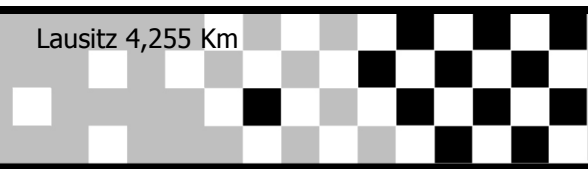

DRC6 Eurospeedway Lausitz/D

DRC6 Eurospeedway Lausitz/D

SSPopen / STK600 / SBK750

Lausitz 4,255 Km

Qualify

Pos	No.	Name	Nat	Class	Bike	Team	Overall BestTm	Q1 Best Tm	Q2 Best Tm
1	G89	Stefan Kerschbaumer	AUT	SSPopen	Yamaha R6		1:44.628	1:45.442	1:44.628
2	5	Jan Bühn	GER	STK600	Yamaha R6		1:45.254	1:45.254	1:45.295
3	88	Kevin Schmitt	GER	SSPopen	Suzuki GSX R 600	Schmitt Motorradspport	1:47.300	1:48.442	1:47.300
4	G113	Ville Valtonen	FIN	SSPopen	Kawasaki ZX 6R		1:47.662	1:47.699	1:47.662
5	23	Christian Güthlein	GER	STK600	Yamaha R6		1:47.790	1:47.991	1:47.790
6	999	Tim Baral	GER	SSPopen	Suzuki GSX R 600	Schmitt Motorradspport	1:48.077	1:48.082	1:48.077
7	101	Matthias Gödicke	GER	STK600	Yamaha R6		1:48.293	1:48.293	
8	G74	Randy Harmuth	GER	SSPopen	Yamaha R6		1:48.566	1:48.566	1:48.581
9	26	Andreas Brandt	GER		Honda CBR 600 RR		1:48.731	1:49.369	1:48.731
10	96	Marc Bornhäuser	GER	SSPopen	Yamaha R6	Bornhäuser Motorsport	1:50.118	1:52.070	1:50.118
11	68	Samuel Kielbassa	GER	SSPopen	Yamaha R6	BlackBerry racing Team	1:50.986	1:50.986	1:51.271
12	G86	Maurice Evans	GER	STK600	Yamaha R6		1:51.323	1:51.323	1:51.777
13	700	Andreas Siekmann	GER	SBK750	Suzuki GSX R 750		1:51.375	1:52.453	1:51.375
14	28	Andreas Rentzsch	GER	SBK750	Suzuki GSX R 750		1:52.087	1:52.087	
15	X66	Alexander Brunner	GER	SSPopen	Honda CBR 600 RR		1:52.507	1:52.588	1:52.507
16	288	Jörg Einberger	GER	SSPopen	Yamaha R6		1:52.593	1:52.695	1:52.593
17	425	André Pohl	GER	SBK750	Suzuki GSX R 750		1:53.441	1:53.441	1:53.589
18	252	Stefan Wauter	GER	SSPopen	Yamaha R6	BlackBerry racing team	1:57.914	1:57.914	1:58.195